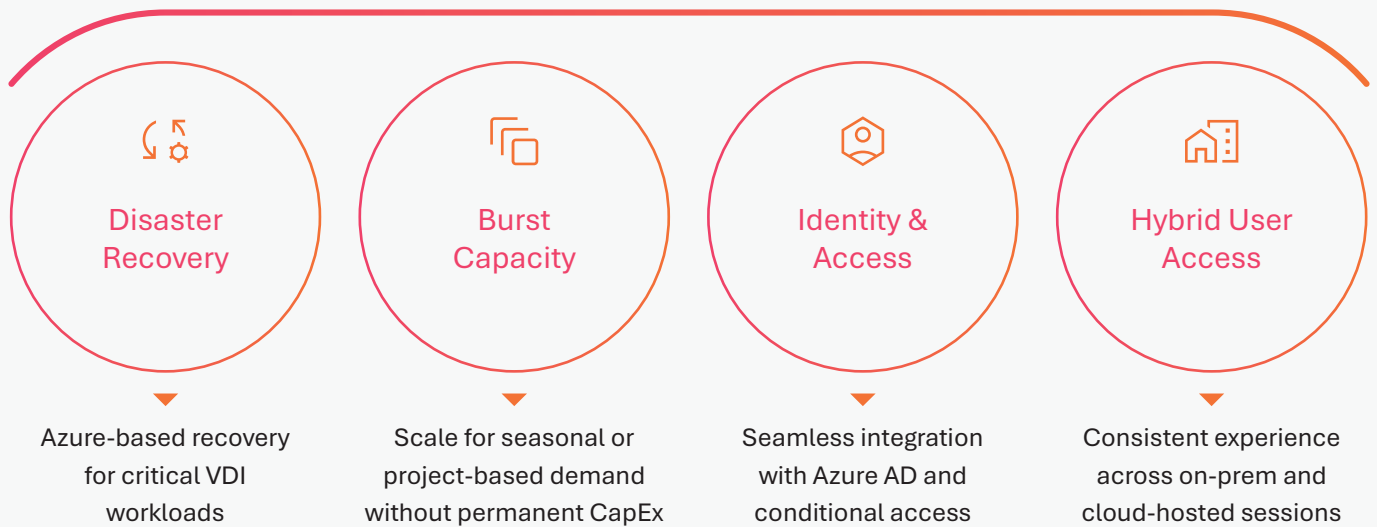

CIO-Proven Outcomes with Nutanix + Anunta

Metric	Typical Improvement
Login Times	40%-70% Faster vs Legacy Systems
Support Tickets	25% - 60% Reduction
Session Stability	99.99% Increased Uptime SLA
Image Management	50% Reduction in Image Sprawl
OpEx Predictability	Fixed HCI model with 20% - 40% increased savings
VDI Workload Performance	HCI-native scaling
Hybrid Cloud Flexibility	Seamless Azure/Nutanix integration
EUC Resilience	Disaster recovery in minutes

Azure + Nutanix: What It Means for VDI?